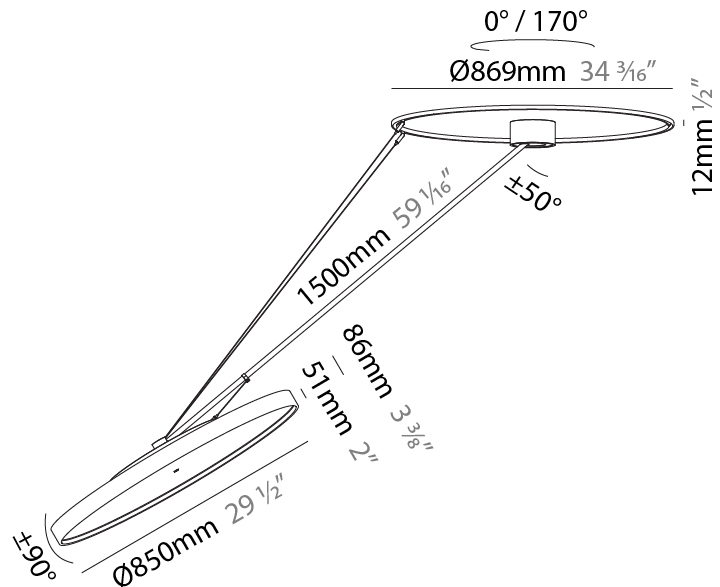

GENERAL

Series: Sign Diva Dancer
Subseries: Sign Diva Dancer Korona
Brand: Prolicht
Division: Architectural
Mounting Type: Suspension
Mounting Location: Ceiling
Subcategory: Pendant

PHYSICAL

Shape: Round
Diameter (mm): 850
Diameter (in): 33 7/16
Height (mm): 1620
Height (in): 63 3/4
Light Distribution: Adjustable / Direct
Weight (kg): 11.67
Weight (lbs): 25.67
Diffuser: PMMA - Opal / Micro-Prism / Sparkling Secret / Vintage Industrial
Fixture Finish: SSR / BKV / CWI / CRY / HAB / UFT / ITA / RUA / FTG / MYG / LOD / PUS / FRO / FUP / KIA / POP / BLS / SPG / MEY / GOH / GUM / CHC / COM / ABZ / JAG / OBR / MOS / ROR
Fixture Material: Extruded Aluminum / Steel

ELECTRICAL

Lamp Type: LED (Zhaga Standard)
Input Wattage (W): 96.8
Total Output Wattage (W): 76.8
Dimming: Tri-Mode (Non-Dimming and Phase Dimming (120Vac only) and 0-10V Dimming)
Driver Included: Yes
Driver Location: Integrated
Driver Type: Constant Current - Universal
Driver Class: Class 2
Input Voltage (V): 120 - 277
Constant Current (MA): 600

LED

Color Temperature (°K): 2700 / 3000 / 4000
Max. Delivered Lumen (lm): 11160 / 11388 / 11620
CRI: >90 CRI
Lamp Life (hrs): 50000

OPTICAL

Adjustability: Rotational Canopy 170°; Tilting Canopy ±50°; Tilting Head ±90°

RATINGS AND CERTIFICATIONS

Certified By: Certified for North American Standards
IP rating: IP20