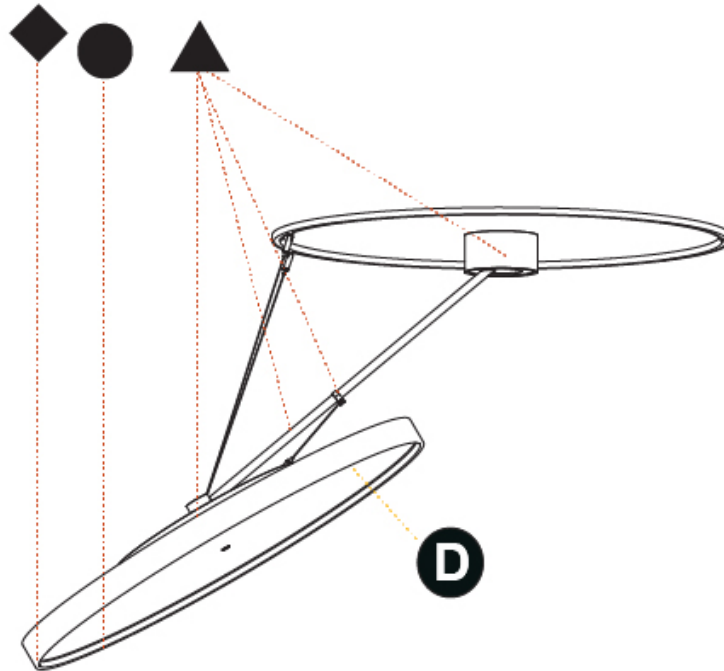

SIGN DIVA DANCER KORONA SUSPENSION

A30881-

PROJECT

TYPE

SPECIFIER

QUANTITY

DATE