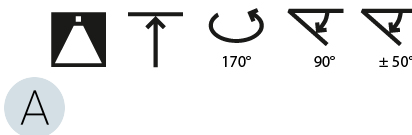

GENERAL

Series: Sign Diva Dancer
Subseries: Sign Diva Dancer Korona
Brand: Prolicht
Division: Architectural
Mounting Type: Suspension
Mounting Location: Ceiling
Subcategory: Pendant

PHYSICAL

Shape: Round
Diameter (mm): 570
Diameter (in): 22 7/16
Height (mm): 1620
Height (in): 63 3/4
Light Distribution: Adjustable / Direct
Weight (kg): 4.5
Weight (lbs): 9.9
Diffuser: PMMA - Opal / Micro-Prism / Sparkling Secret / Vintage Industrial
Fixture Finish: SSR / BKV / CWI / CRY / HAB / UFT / ITA / RUA / FTG / MYG / LOD / PUS / FRO / FUP / KIA / POP / BLS / SPG / MEY / GOH / GUM / CHC / COM / ABZ / JAG / OBR / MOS / ROR
Fixture Material: Extruded Aluminum / Steel

ELECTRICAL

Lamp Type: LED (Zhaga Standard)
Input Wattage (W): 58.3
Total Output Wattage (W): 46.9
Dimming: Tri-Mode (Non-Dimming and Phase Dimming (120Vac only) and 0-10V Dimming)
Driver Included: Yes
Driver Location: Integrated
Driver Type: Constant Current - Universal
Driver Class: Class 2
Input Voltage (V): 120 - 277
Constant Current (MA): 350

LED

Color Temperature (°K): 2700 / 3000 / 4000
Max. Delivered Lumen (lm): 5060 / 6320 / 6580
CRI: >90 CRI
Lamp Life (hrs): 50000

OPTICAL

Adjustability: Rotational Canopy 170°; Tilting Canopy ±50°; Tilting Head ±90°

RATINGS AND CERTIFICATIONS

Certified By: Certified for North American Standards
IP rating: IP20