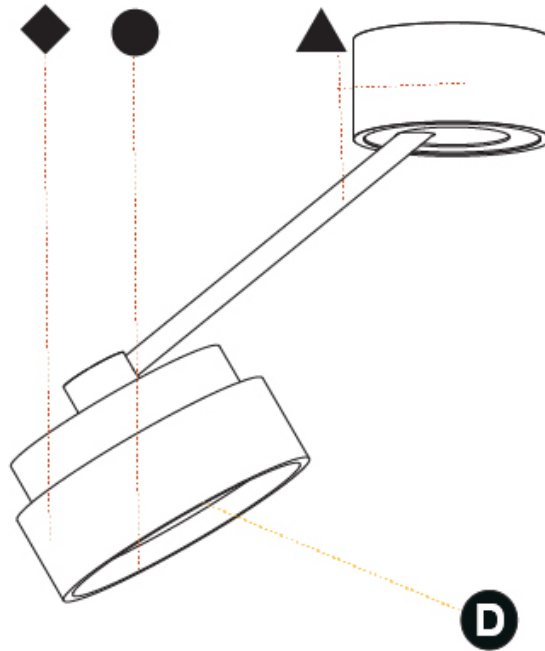

SIGN DIVA DANCER SUSPENSION

A300037-

PROJECT

TYPE

SPECIFIER

QUANTITY

DATE

A