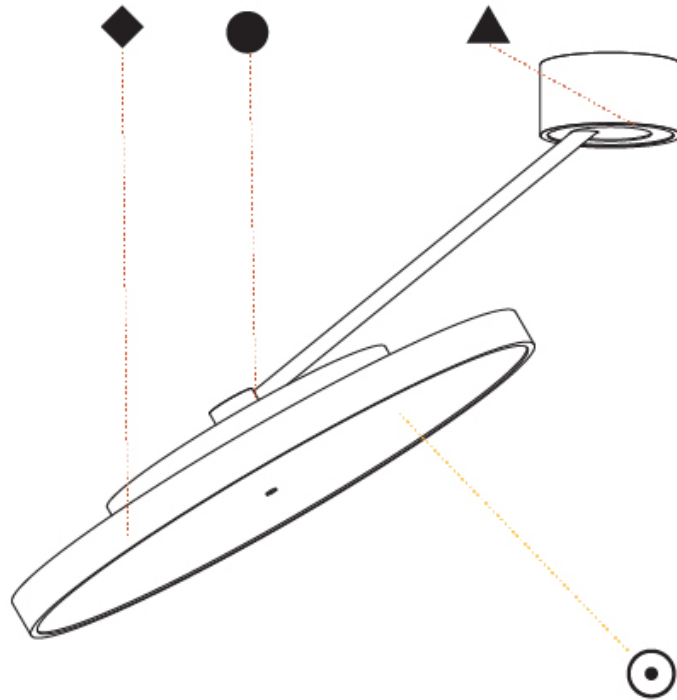

RATINGS AND CERTIFICATIONS

Certified By: Certified for North American Standards
 IP rating: IP20

SIGN DIVA DANCER SUSPENSION

A300041-

PROJECT
TYPE
SPECIFIER
QUANTITY
DATE

A

SIGN DIVA DANCER KORONA SUSPENSION