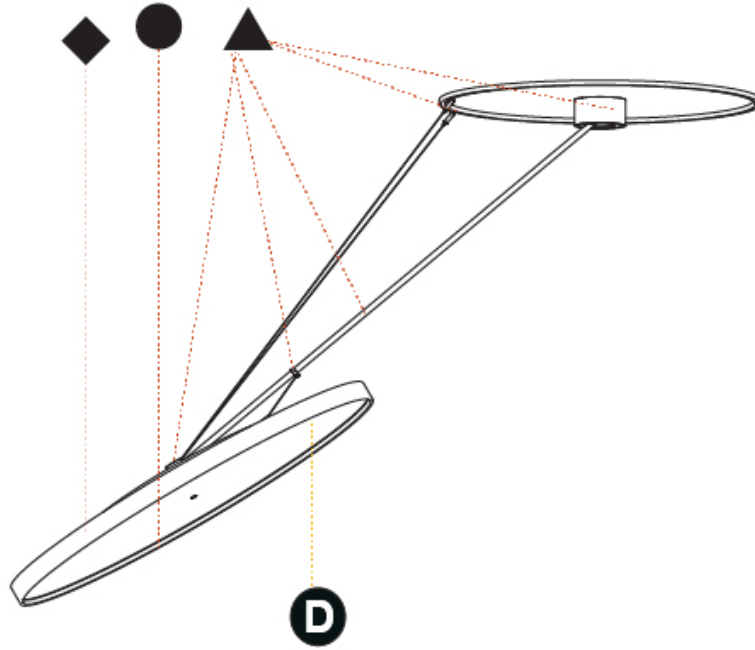

SIGN DIVA DANCER SUSPENSION

A30877-

PROJECT	_____
TYPE	_____
SPECIFIER	_____
QUANTITY	_____
DATE	_____