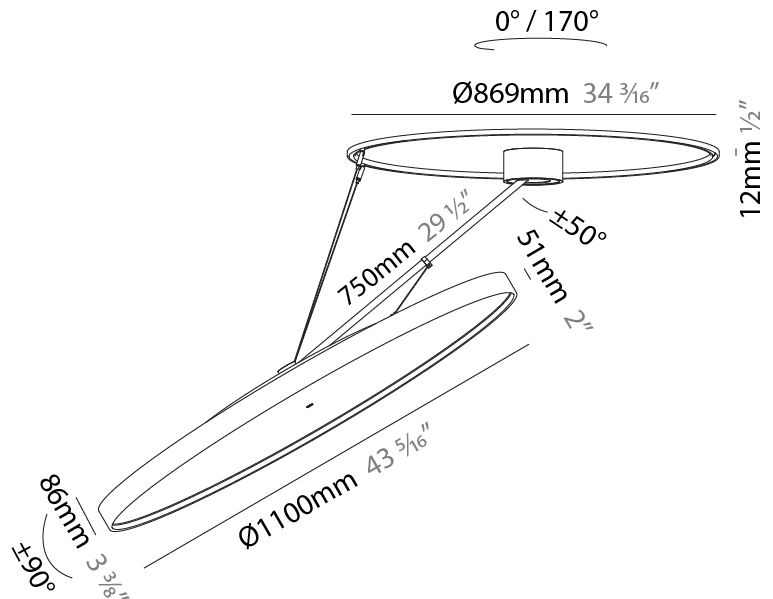

GENERAL

Series: Sign Diva Dancer
Subseries: Sign Diva Dancer Korona
Brand: Prolicht
Division: Architectural
Mounting Type: Suspension
Mounting Location: Ceiling
Subcategory: Pendant

PHYSICAL

Shape: Round
Diameter (mm): 1100
Diameter (in): 43 5/16
Height (mm): 870
Height (in): 34 1/4
Light Distribution: Adjustable / Direct
Weight (kg): 16.1
Weight (lbs): 35.42
Diffuser: PMMA - Opal / Micro-Prism / Sparkling Secret / Vintage Industrial
Fixture Finish: SSR / BKV / CWI / CRY / HAB / UFT / ITA / RUA / FTG / MYG / LOD / PUS / FRO / FUP / KIA / POP / BLS / SPG / MEY / GOH / GUM / CHC / COM / ABZ / JAG / OBR / MOS / ROR
Fixture Material: Extruded Aluminum / Steel

ELECTRICAL

Lamp Type: LED (Zhaga Standard)
Input Wattage (W): 169.4
Total Output Wattage (W): 135
Dimming: Tri-Mode (Non-Dimming and Phase Dimming (120Vac only) and 0-10V Dimming)
Driver Included: Yes
Driver Location: Integrated
Driver Type: Constant Current - Universal
Driver Class: Class 2
Input Voltage (V): 120 - 277
Constant Current (MA): 350

LED

Color Temperature (°K): 2700 / 3000 / 4000
Max. Delivered Lumen (lm): 19520 / 19933 / 20340
CRI: >90 CRI
Lamp Life (hrs): 50000

OPTICAL

Adjustability: Rotational Canopy 170°; Tilting Canopy ±50°; Tilting Head ±90°

RATINGS AND CERTIFICATIONS

Certified By: Certified for North American Standards
IP rating: IP20